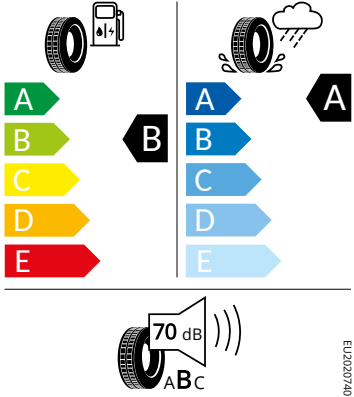

C1

2020/740

- KUMHO TIRE EUROPE GmbH 225/45 R18

KUMHO TIRE EUROPE GmbH

2342593

225/45 R18

C1

EU2020/740